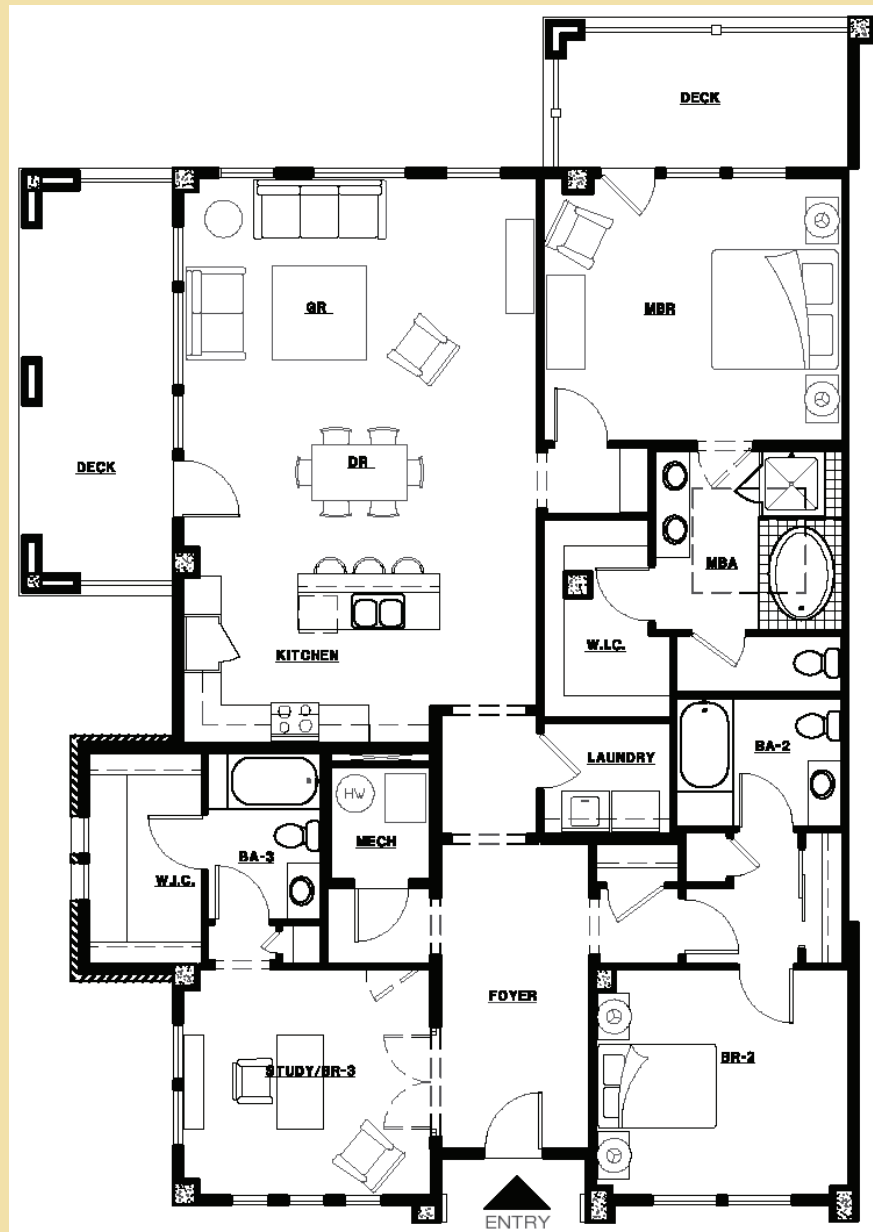

Community: Prima
Plan: 7

Level 1 of 1

Plan Details:

- 1,926 Square Feet
- 3 Bedroom
- 3 Bathrooms
- 2-Bay Parking Space
- On-Site Storage Space
- Condominium Home
- One-Level Layout
- Open Great Room with Island Kitchen
- Dual, Private, Spacious Decks